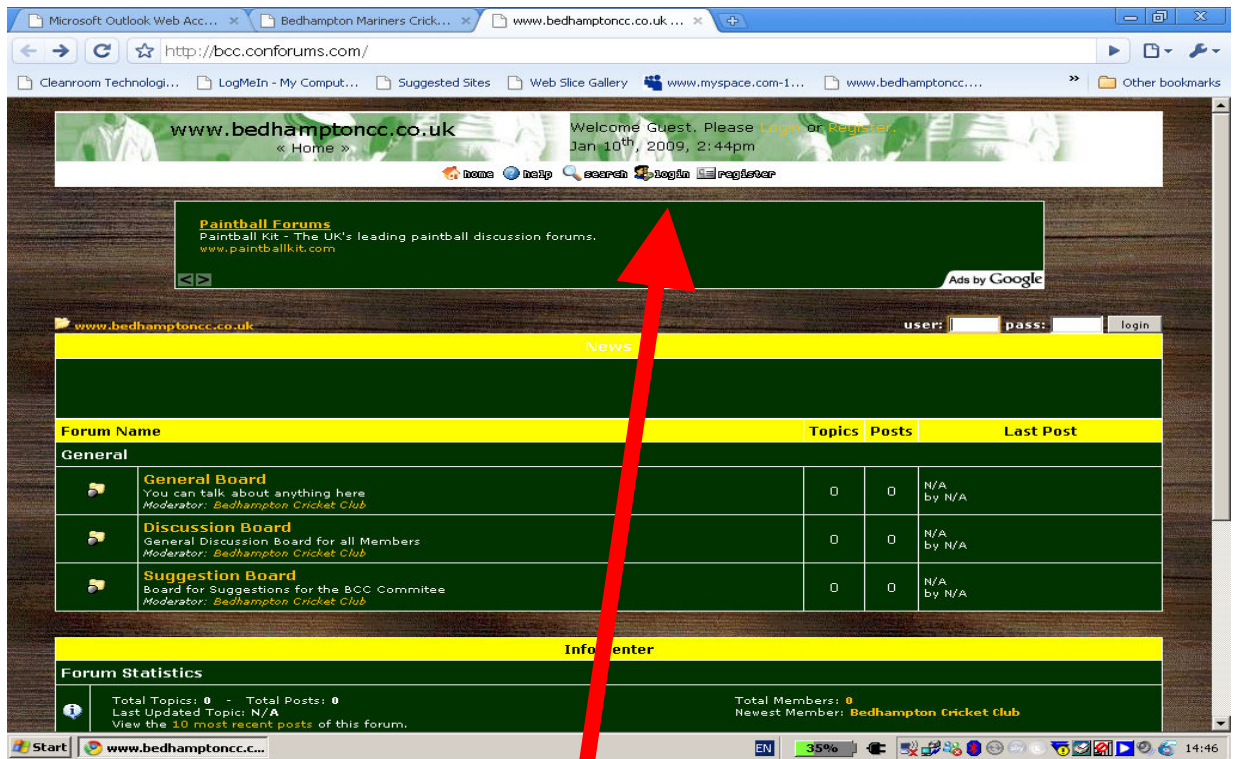

BMCC FORUM LOG IN INSTRUCTIONS.

Once you have clicked on the BMCC Forum link on The BMCC Webpage you need to follow the following instructions

Click on the "register" button

Then Next

The screenshot shows the registration form titled 'Register'. It contains three main sections: 'Choose username:', 'Email:', and 'Security Check:'. Each section has a corresponding input field. A red arrow points to the username field, another to the email field, and a third to the security code field. The security code field contains a distorted image of the numbers 5, M, 6, 4, 0, 4.

*** Security Check:**
A combination of letters and numbers. All letters are in upper case.
If you have problems viewing the security image, please report it on the support board - <http://support.conforums.com/>